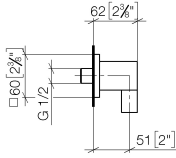

Wall elbow - Platinum

IMO

28 450 980

- 3/8" shower outlet
- rosette 60 x 60 mm
- 1/2" connection

Intrinsic protection against back flow.

Fits: IMO, MEM, CL.1, CYO

	Platinum	28 450 980-08
	Chrome	28 450 980-00
	Brushed Platinum	28 450 980-06
	Durabress (23kt Gold)	28 450 980-09
	Dark Chrome	28 450 980-19
	Brushed Light Gold	28 450 980-27
	Brushed Durabress (23kt Gold)	28 450 980-28
	Matte Black	28 450 980-33
	Brushed Champagne (22kt Gold)	28 450 980-46
	Champagne (22kt Gold)	28 450 980-47
	Brushed Chrome	28 450 980-93
	Brushed Dark Platinum	28 450 980-99

Recommended miscellaneous

- Concealed wall elbow -** 35 085 970 90
- max. recess depth 163 mm
 - min. recess depth 90 mm

28 450 980

mm [inches]

Flow rate chart

Certificates

IAPMO_4976 (5). Belgaqua_22_280_2 WRAS_2310091. WRAS_1807022.
7_7.

28 450 980

Spare parts list

No.	Item Number	Name	Quantity used	Delivery time
1	09 16 01 014 90	ring	1	2
2	90 23 01 141 00 90	back-flow preventer	1	2
3	09 24 03 116 20 90	nipple	1	2
4	09 14 10 008 90	seal	1	2
5	09 14 10 142 90	seal	1	2
6	09 30 30 054 90	screw	1	2
7	09 31 11 026 90	pin	1	2
8	09 27 82 006-08	rosette	1	40
9	09 11 03 046-08	connection	1	40
10	09 31 11 005 90	pin	1	2
11	90 14 10 077 00 90	seal	1	2
12	09 24 03 107 20 90	nipple	1	2
13	90 21 02 069 00-08	cover	1	40