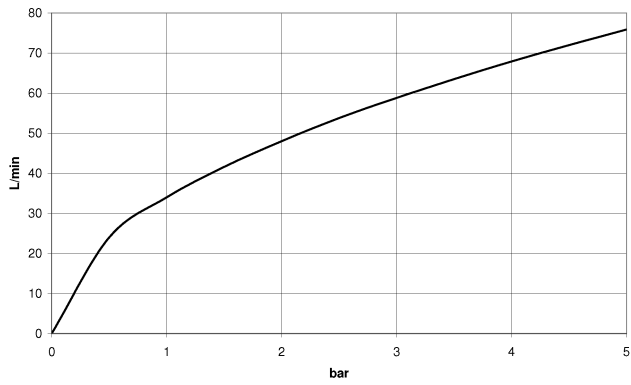

Wall elbow - Platinum

IMO

28 450 980

- 3/8" shower outlet
- rosette 60 x 60 mm
- 1/2" connection

Intrinsic protection against back flow.

Fits: IMO, MEM, CL.1, CYO

	Platinum	28 450 980-08
	Chrome	28 450 980-00
	Brushed Platinum	28 450 980-06
	Durabress (23kt Gold)	28 450 980-09
	Dark Chrome	28 450 980-19
	Brushed Light Gold	28 450 980-27
	Brushed Durabress (23kt Gold)	28 450 980-28
	Matte Black	28 450 980-33
	Brushed Champagne (22kt Gold)	28 450 980-46
	Champagne (22kt Gold)	28 450 980-47
	Brushed Chrome	28 450 980-93
	Brushed Dark Platinum	28 450 980-99

Recommended miscellaneous

- Concealed wall elbow -** 35 085 970 90
- max. recess depth 163 mm
 - min. recess depth 90 mm

28 450 980

mm [inches]

Flow rate chart

Certificates

IAPMO_4976 (5). Belgaqua_22_280_2 WRAS_2310091. WRAS_1807022.
7_7.